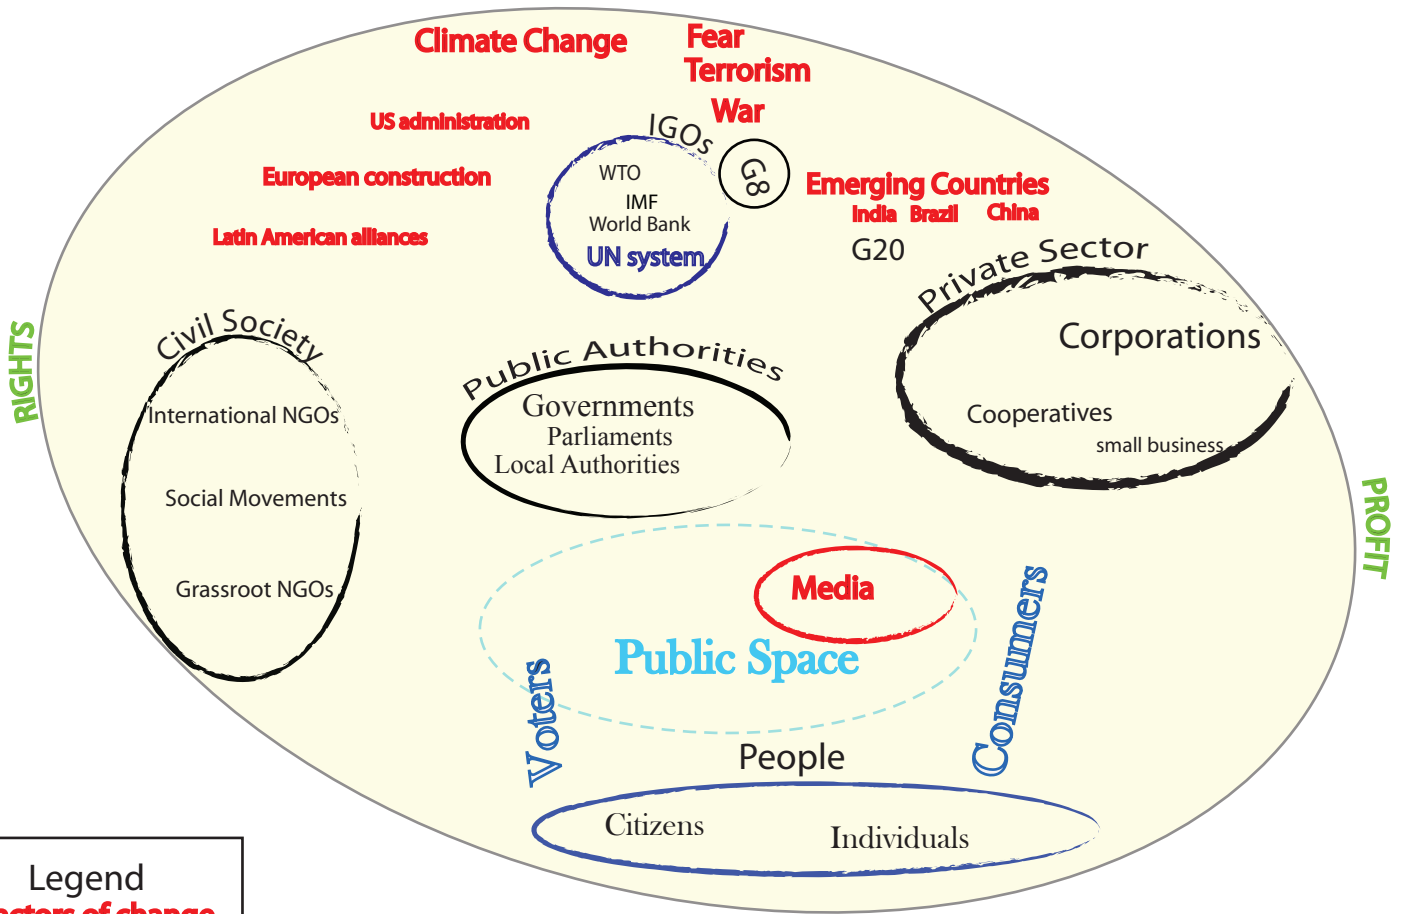

Global Governance Map

Bridge Initiative International

The World as it is

Legend

- Factors of change** (Red text)
- Stakeholders** (Black text)
- Attitudes** (Blue text)
- Values** (Green text)

The World as it could be